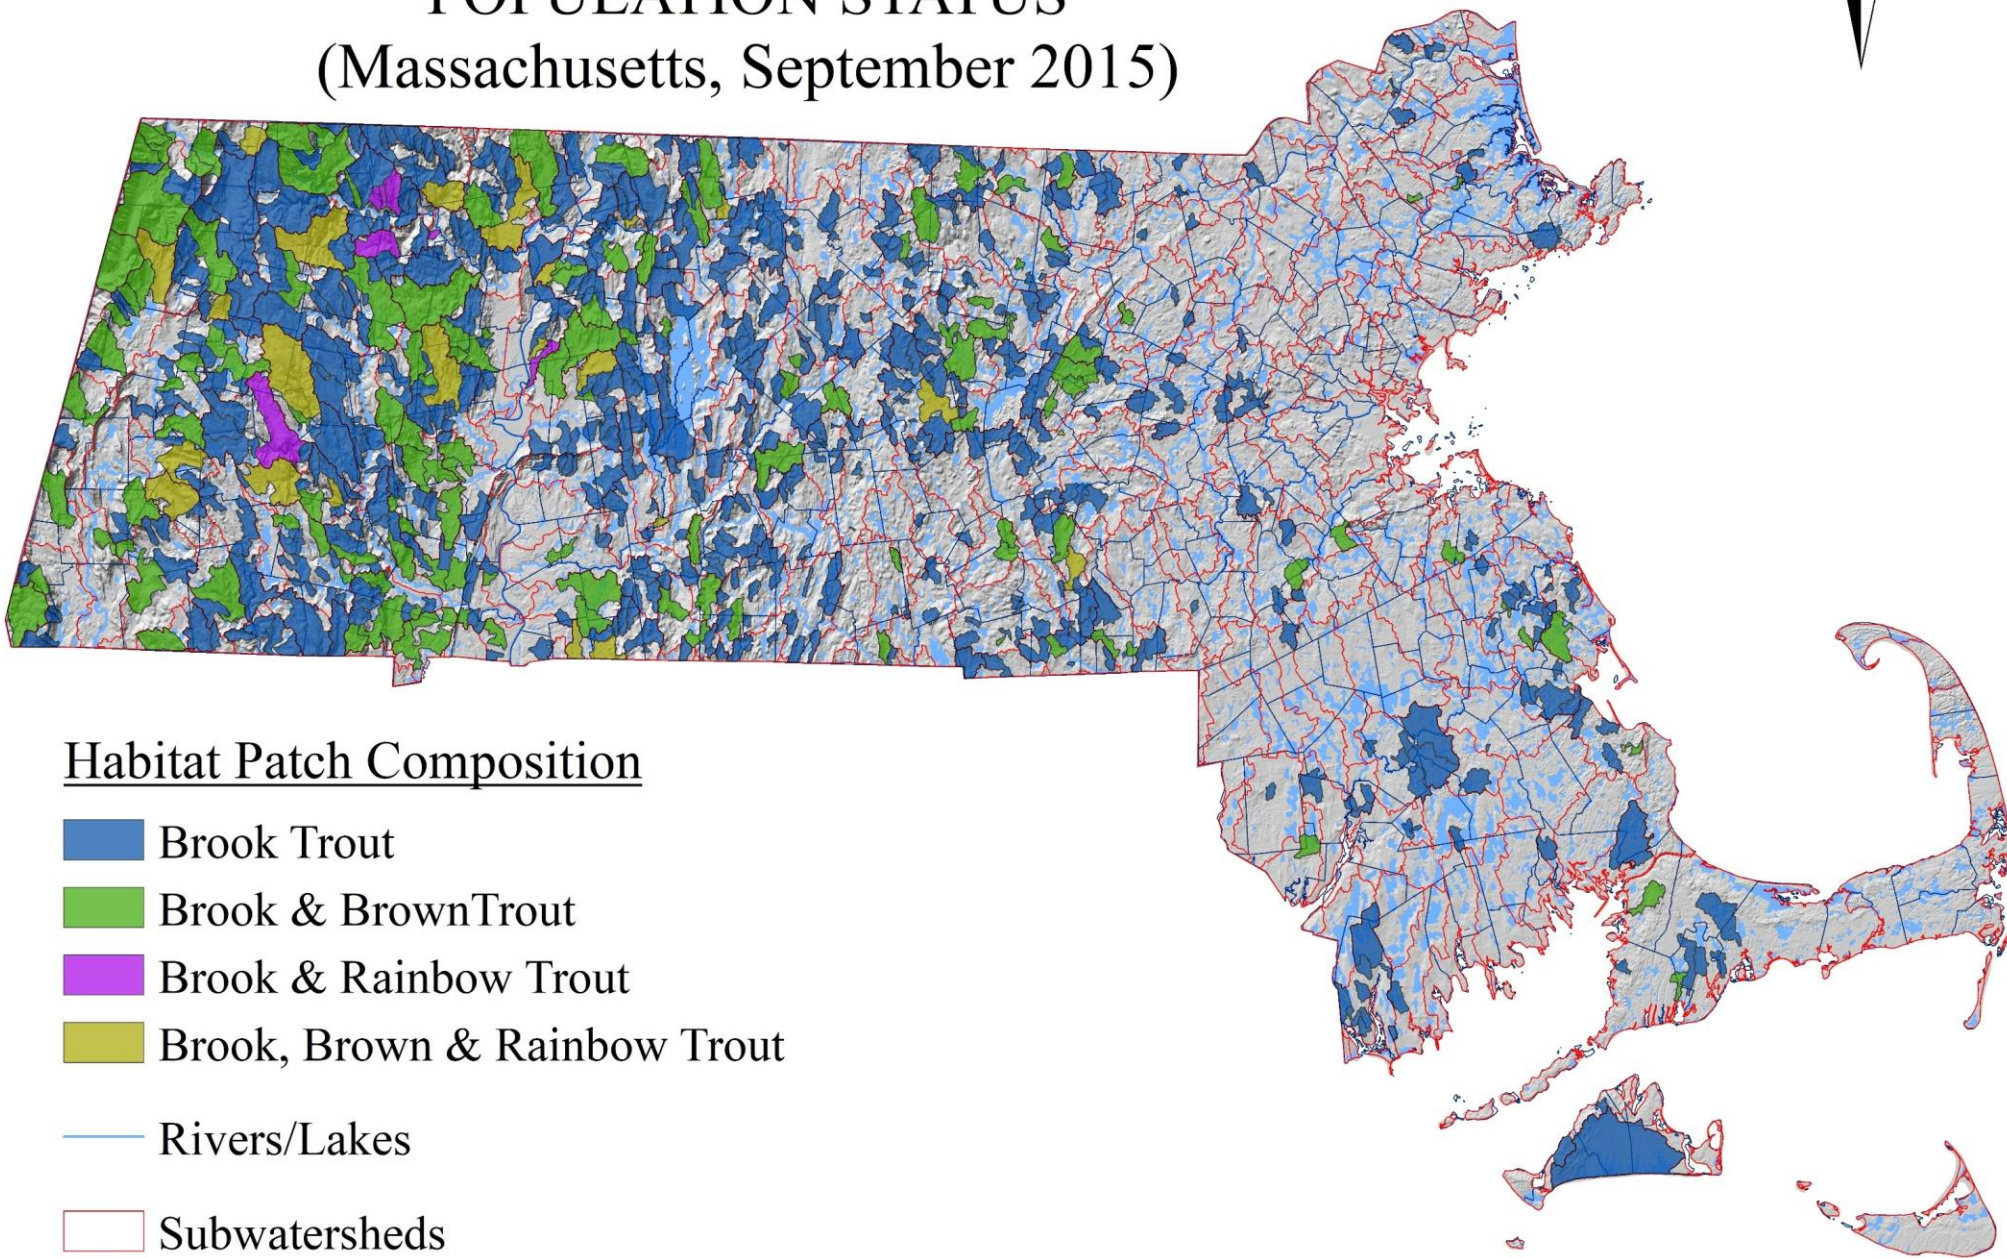

Eastern Brook Trout Joint Venture
NATIVE EASTERN BROOK TROUT
POPULATION STATUS
(Massachusetts, September 2015)

Habitat Patch Composition

-  Brook Trout
-  Brook & Brown Trout
-  Brook & Rainbow Trout
-  Brook, Brown & Rainbow Trout
-  Rivers/Lakes
-  Subwatersheds
-  Towns