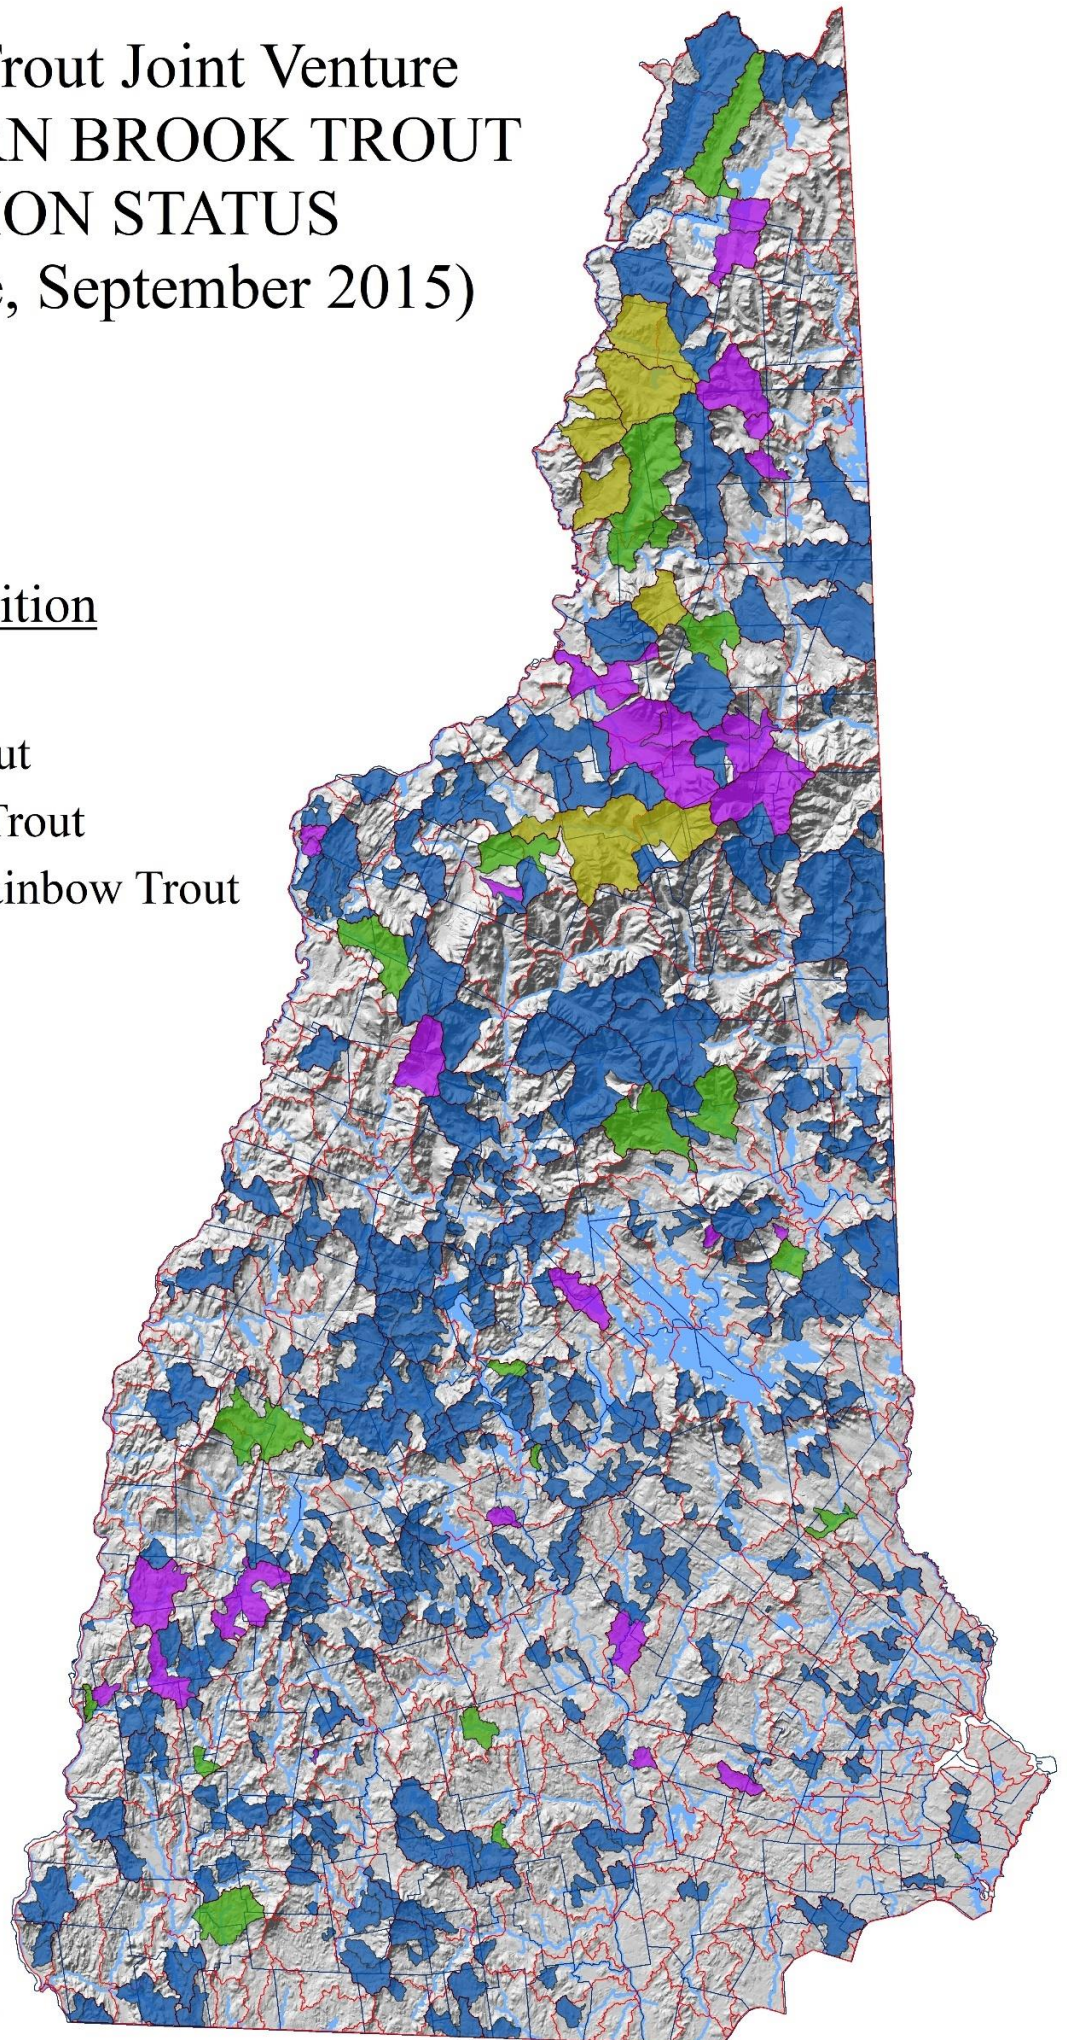

Eastern Brook Trout Joint Venture NATIVE EASTERN BROOK TROUT POPULATION STATUS (New Hampshire, September 2015)

Habitat Patch Composition

- Brook Trout
- Brook & Brown Trout
- Brook & Rainbow Trout
- Brook, Brown & Rainbow Trout
- Rivers/Lakes
- Subwatersheds
- Towns

0 10 20 40
Miles

0 15 30 60
Kilometers