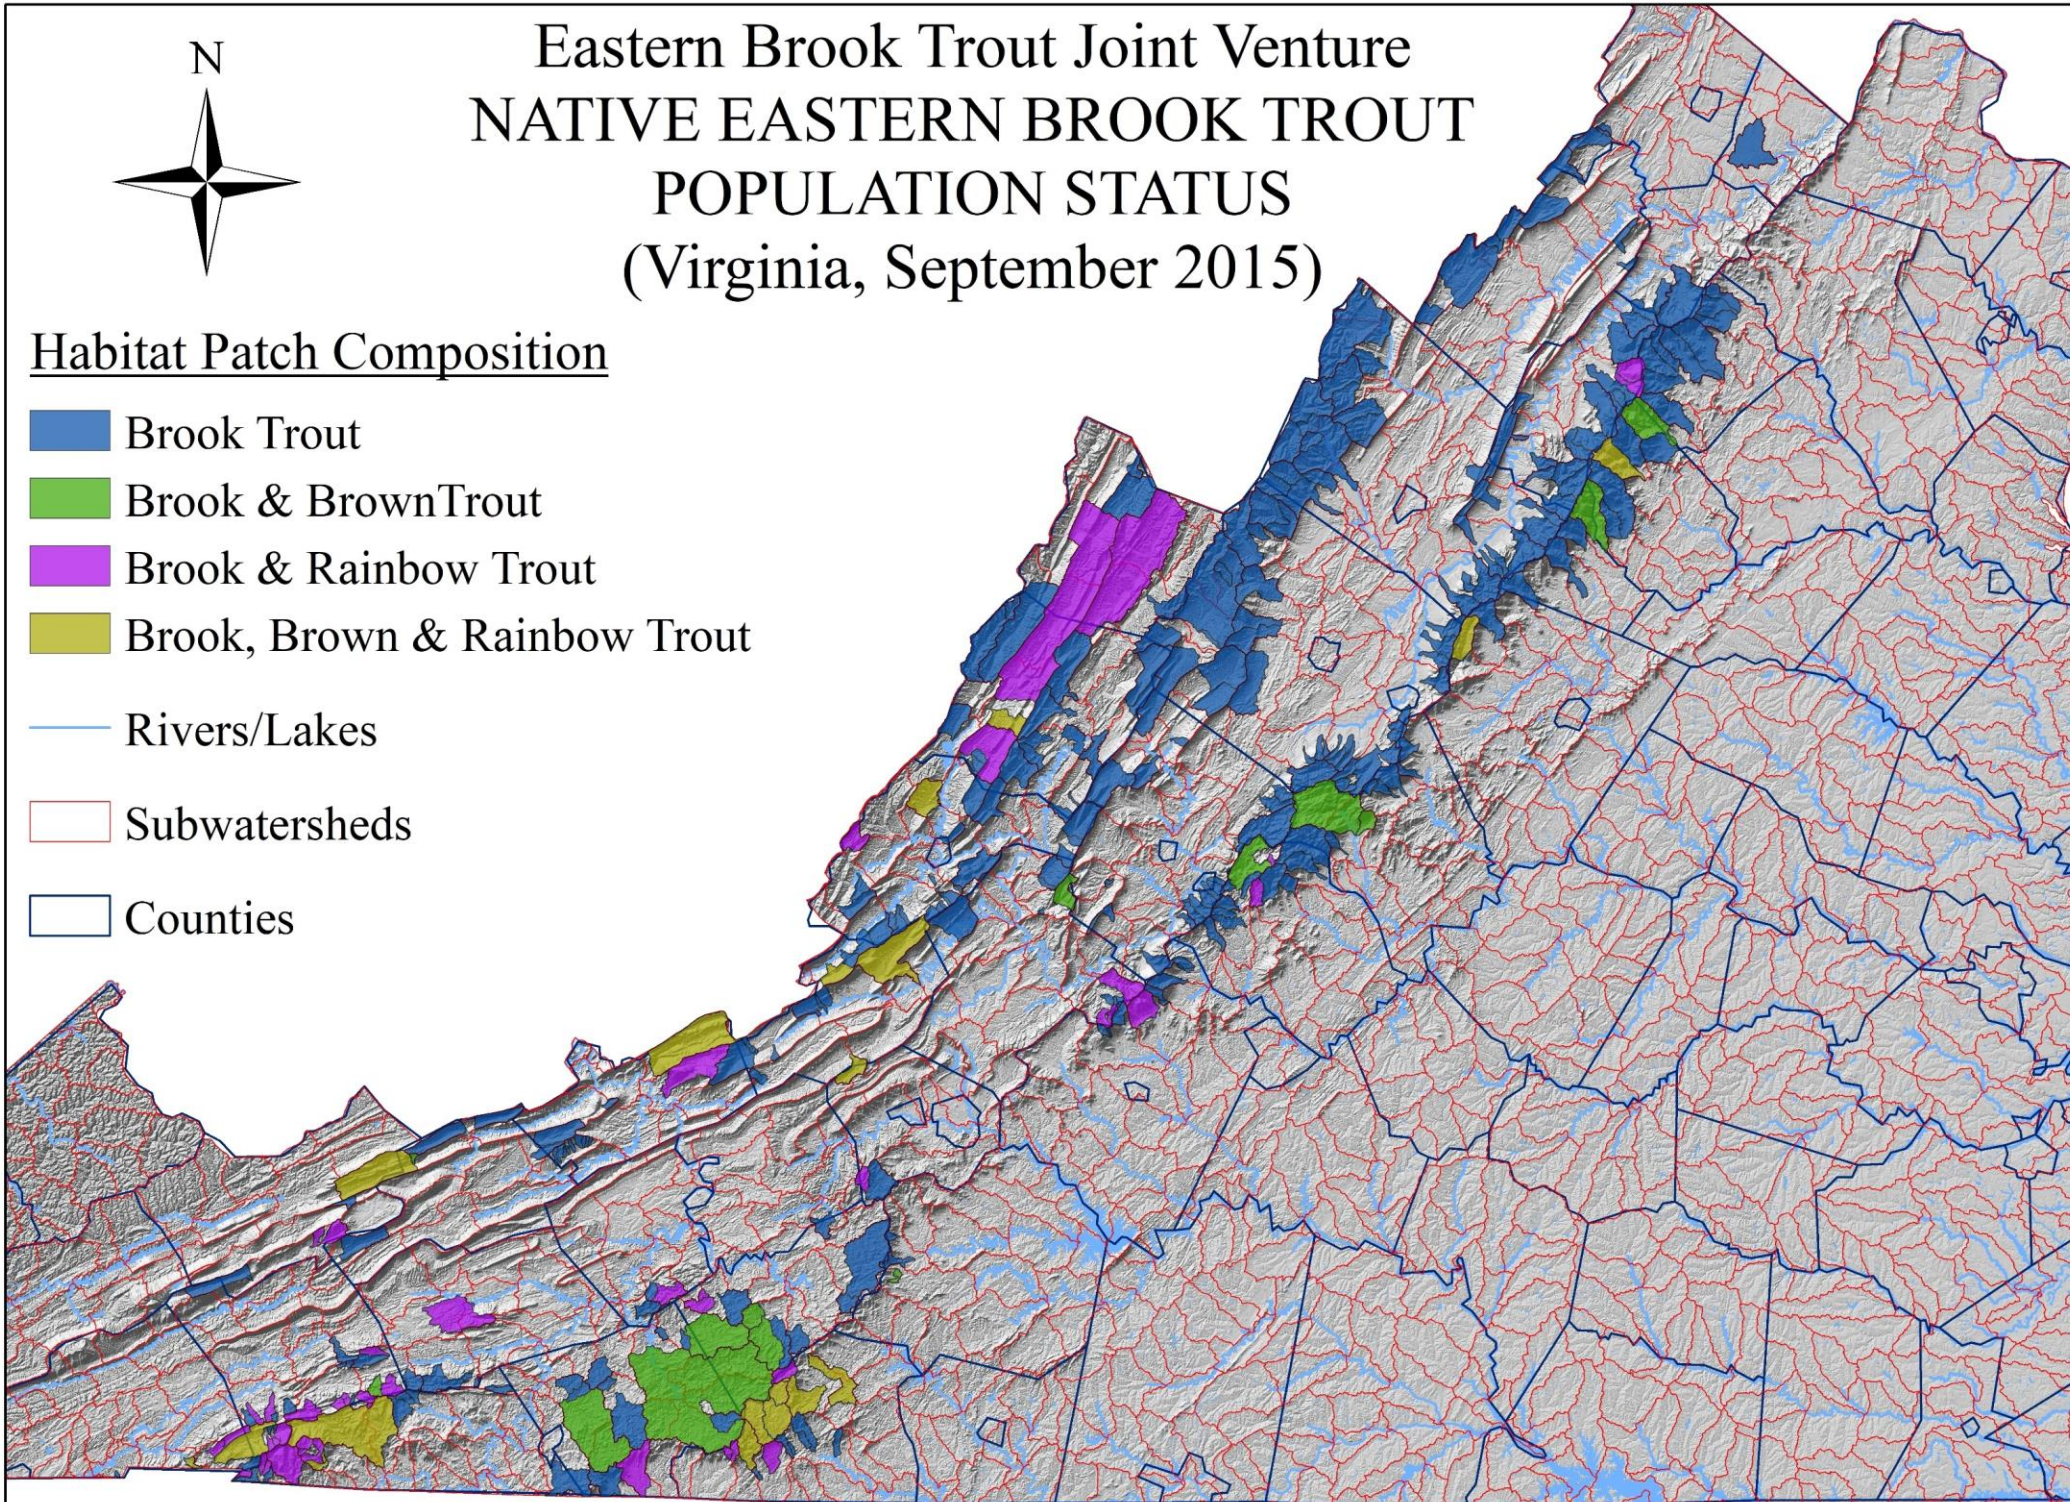

Eastern Brook Trout Joint Venture NATIVE EASTERN BROOK TROUT POPULATION STATUS (Virginia, September 2015)

Habitat Patch Composition

-  Brook Trout
-  Brook & Brown Trout
-  Brook & Rainbow Trout
-  Brook, Brown & Rainbow Trout
-  Rivers/Lakes
-  Subwatersheds
-  Counties