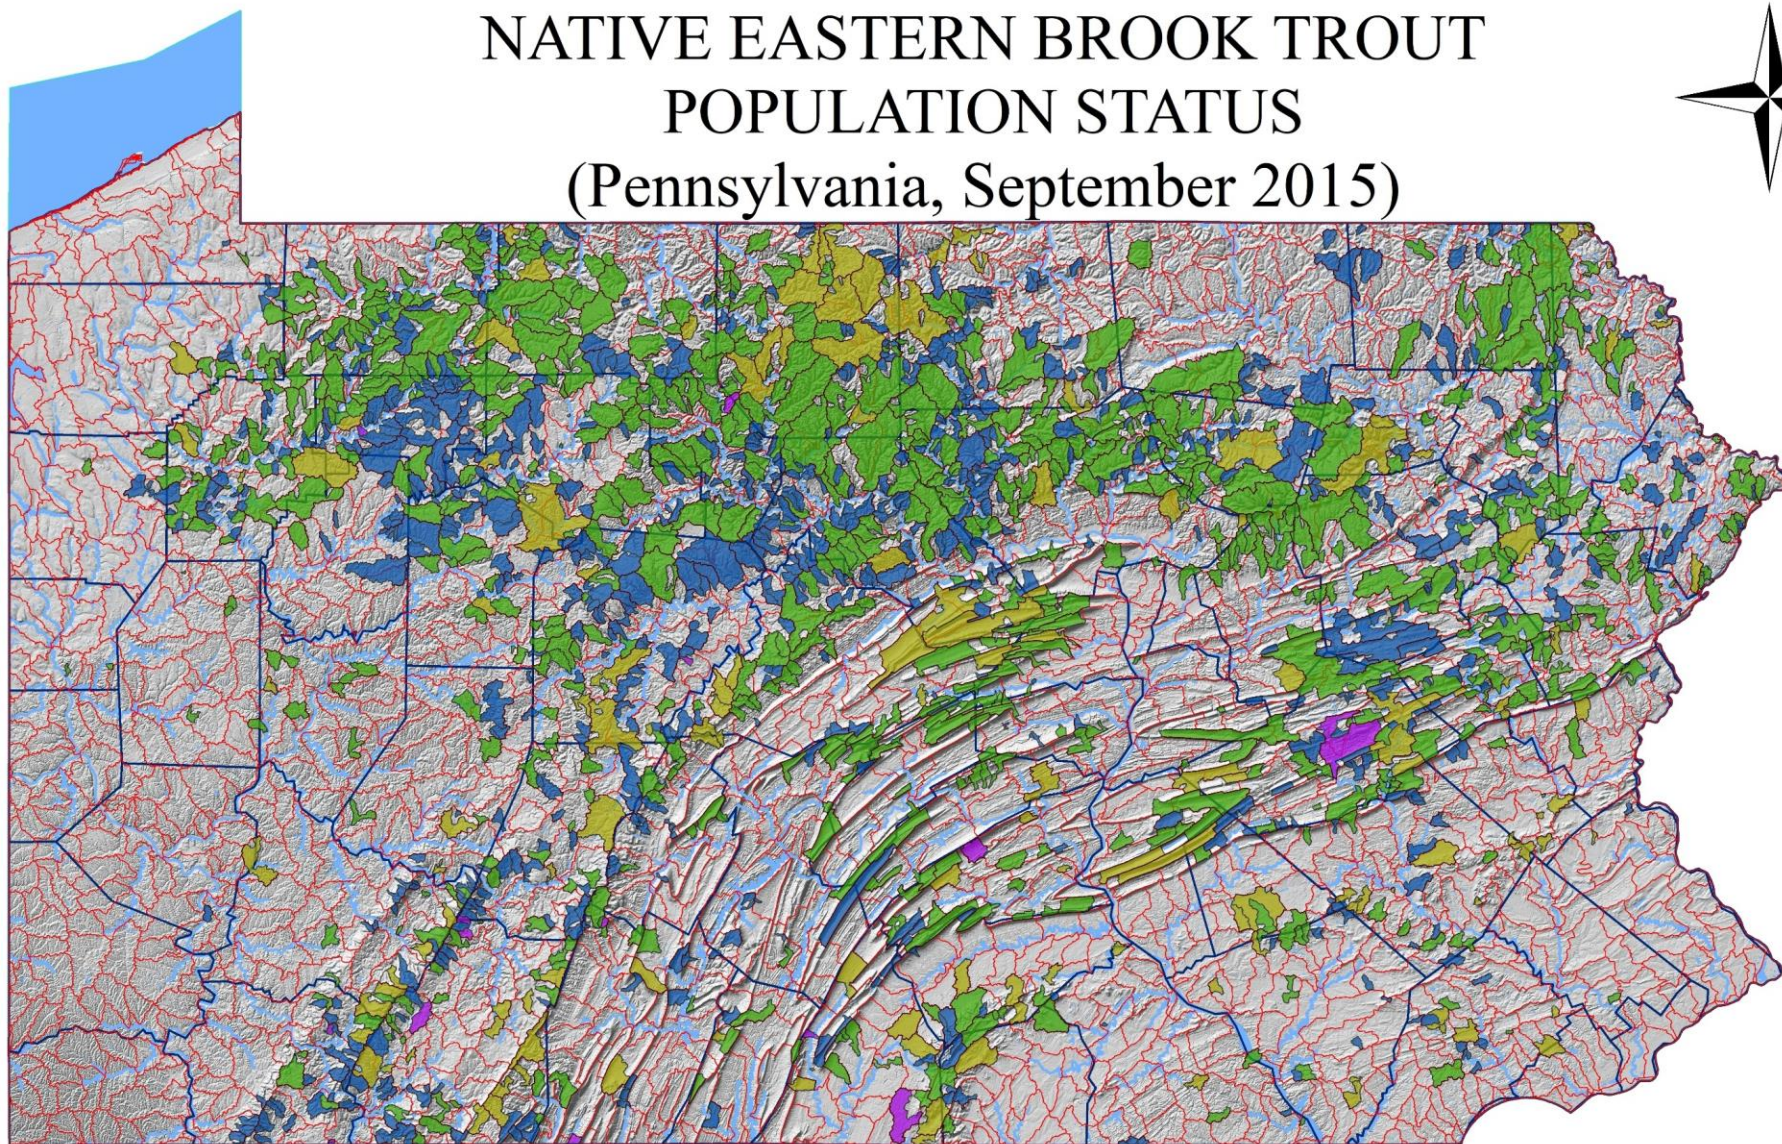

Eastern Brook Trout Joint Venture NATIVE EASTERN BROOK TROUT POPULATION STATUS (Pennsylvania, September 2015)

Habitat Patch Composition

- Brook Trout
- Brook & Brown Trout
- Brook & Rainbow Trout
- Brook, Brown & Rainbow Trout

- Rivers/Lakes
- Subwatersheds
- Counties