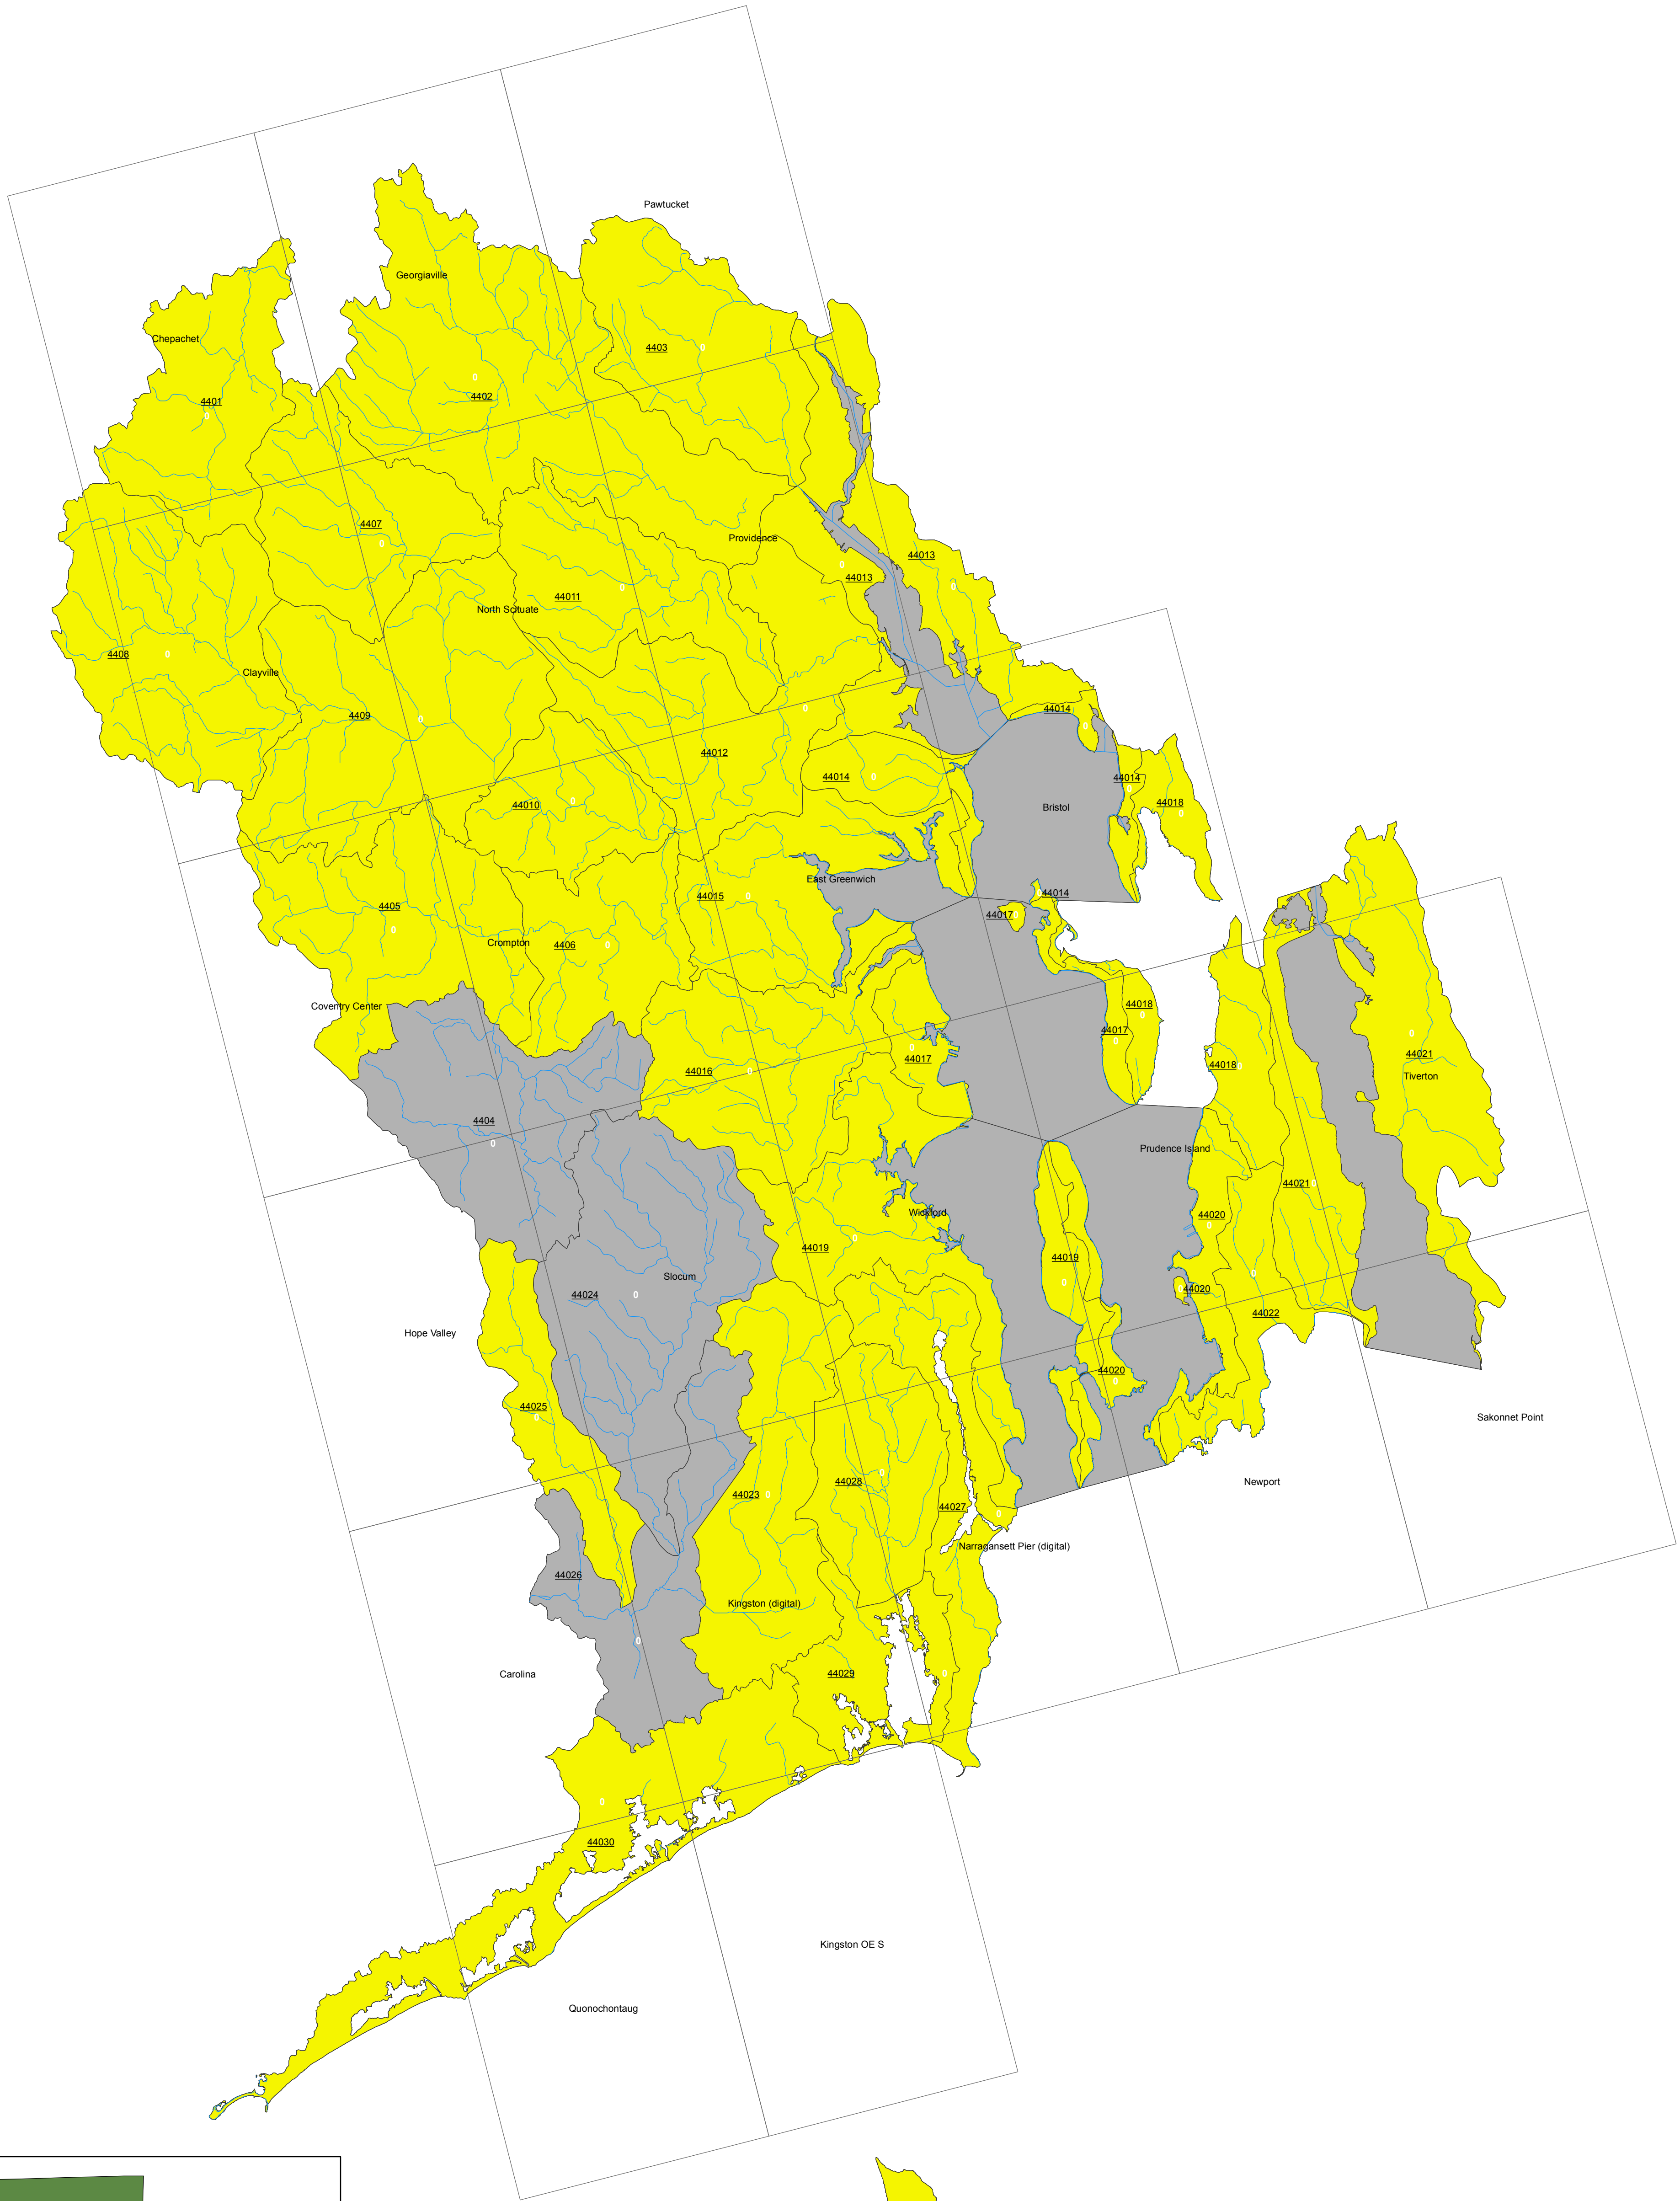

Rhode Island Subwatersheds Best for Enhancement

Priority Scores
higher score = higher priority

Reduced & Predicted Reduced Watersheds Selected

- 0.00 (in white)
- Other Subwatersheds
- USGS RI Quad Index
- NHD RI Streams
- EBTJV HUC Codes (underlined)