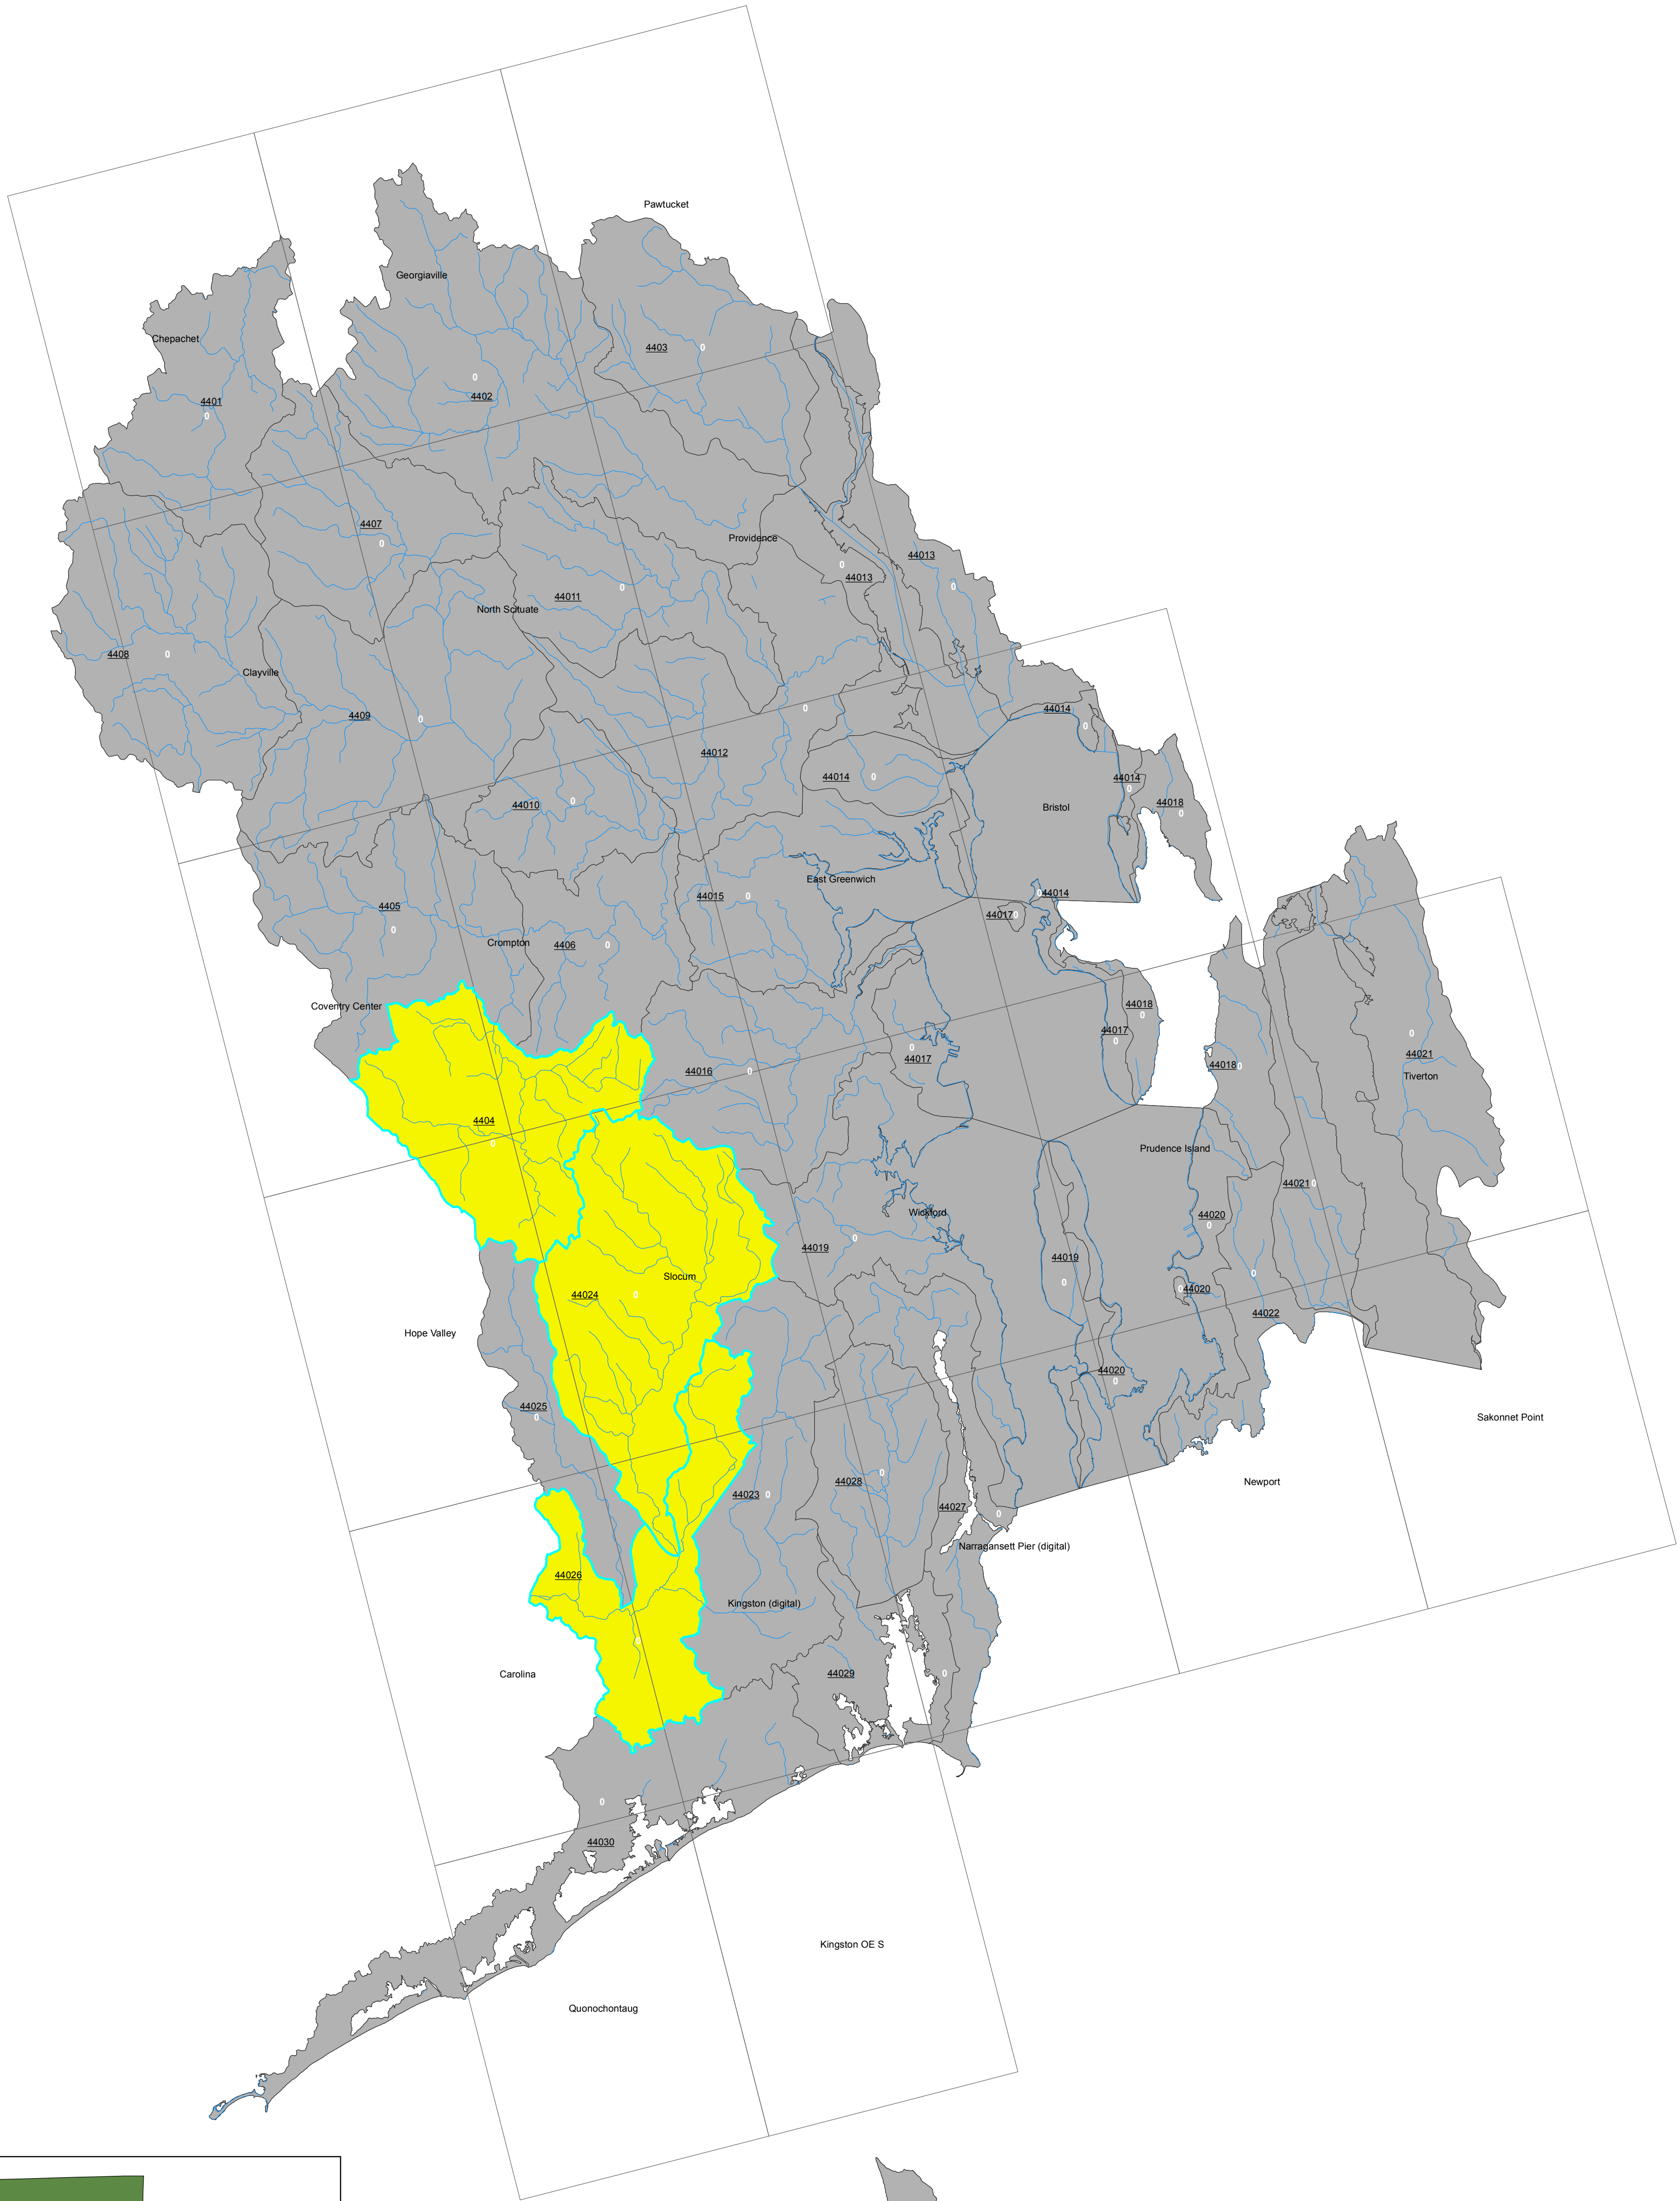

Rhode Island Subwatersheds Best for Protection

Priority Scores
higher score = higher priority

Intact & Predicted Intact Watersheds Selected

- 0.00 (in white)
- Other Subwatersheds
- USGS RI Quad Index
- NHD RI Streams
- EBTJV HUC Codes (underlined)