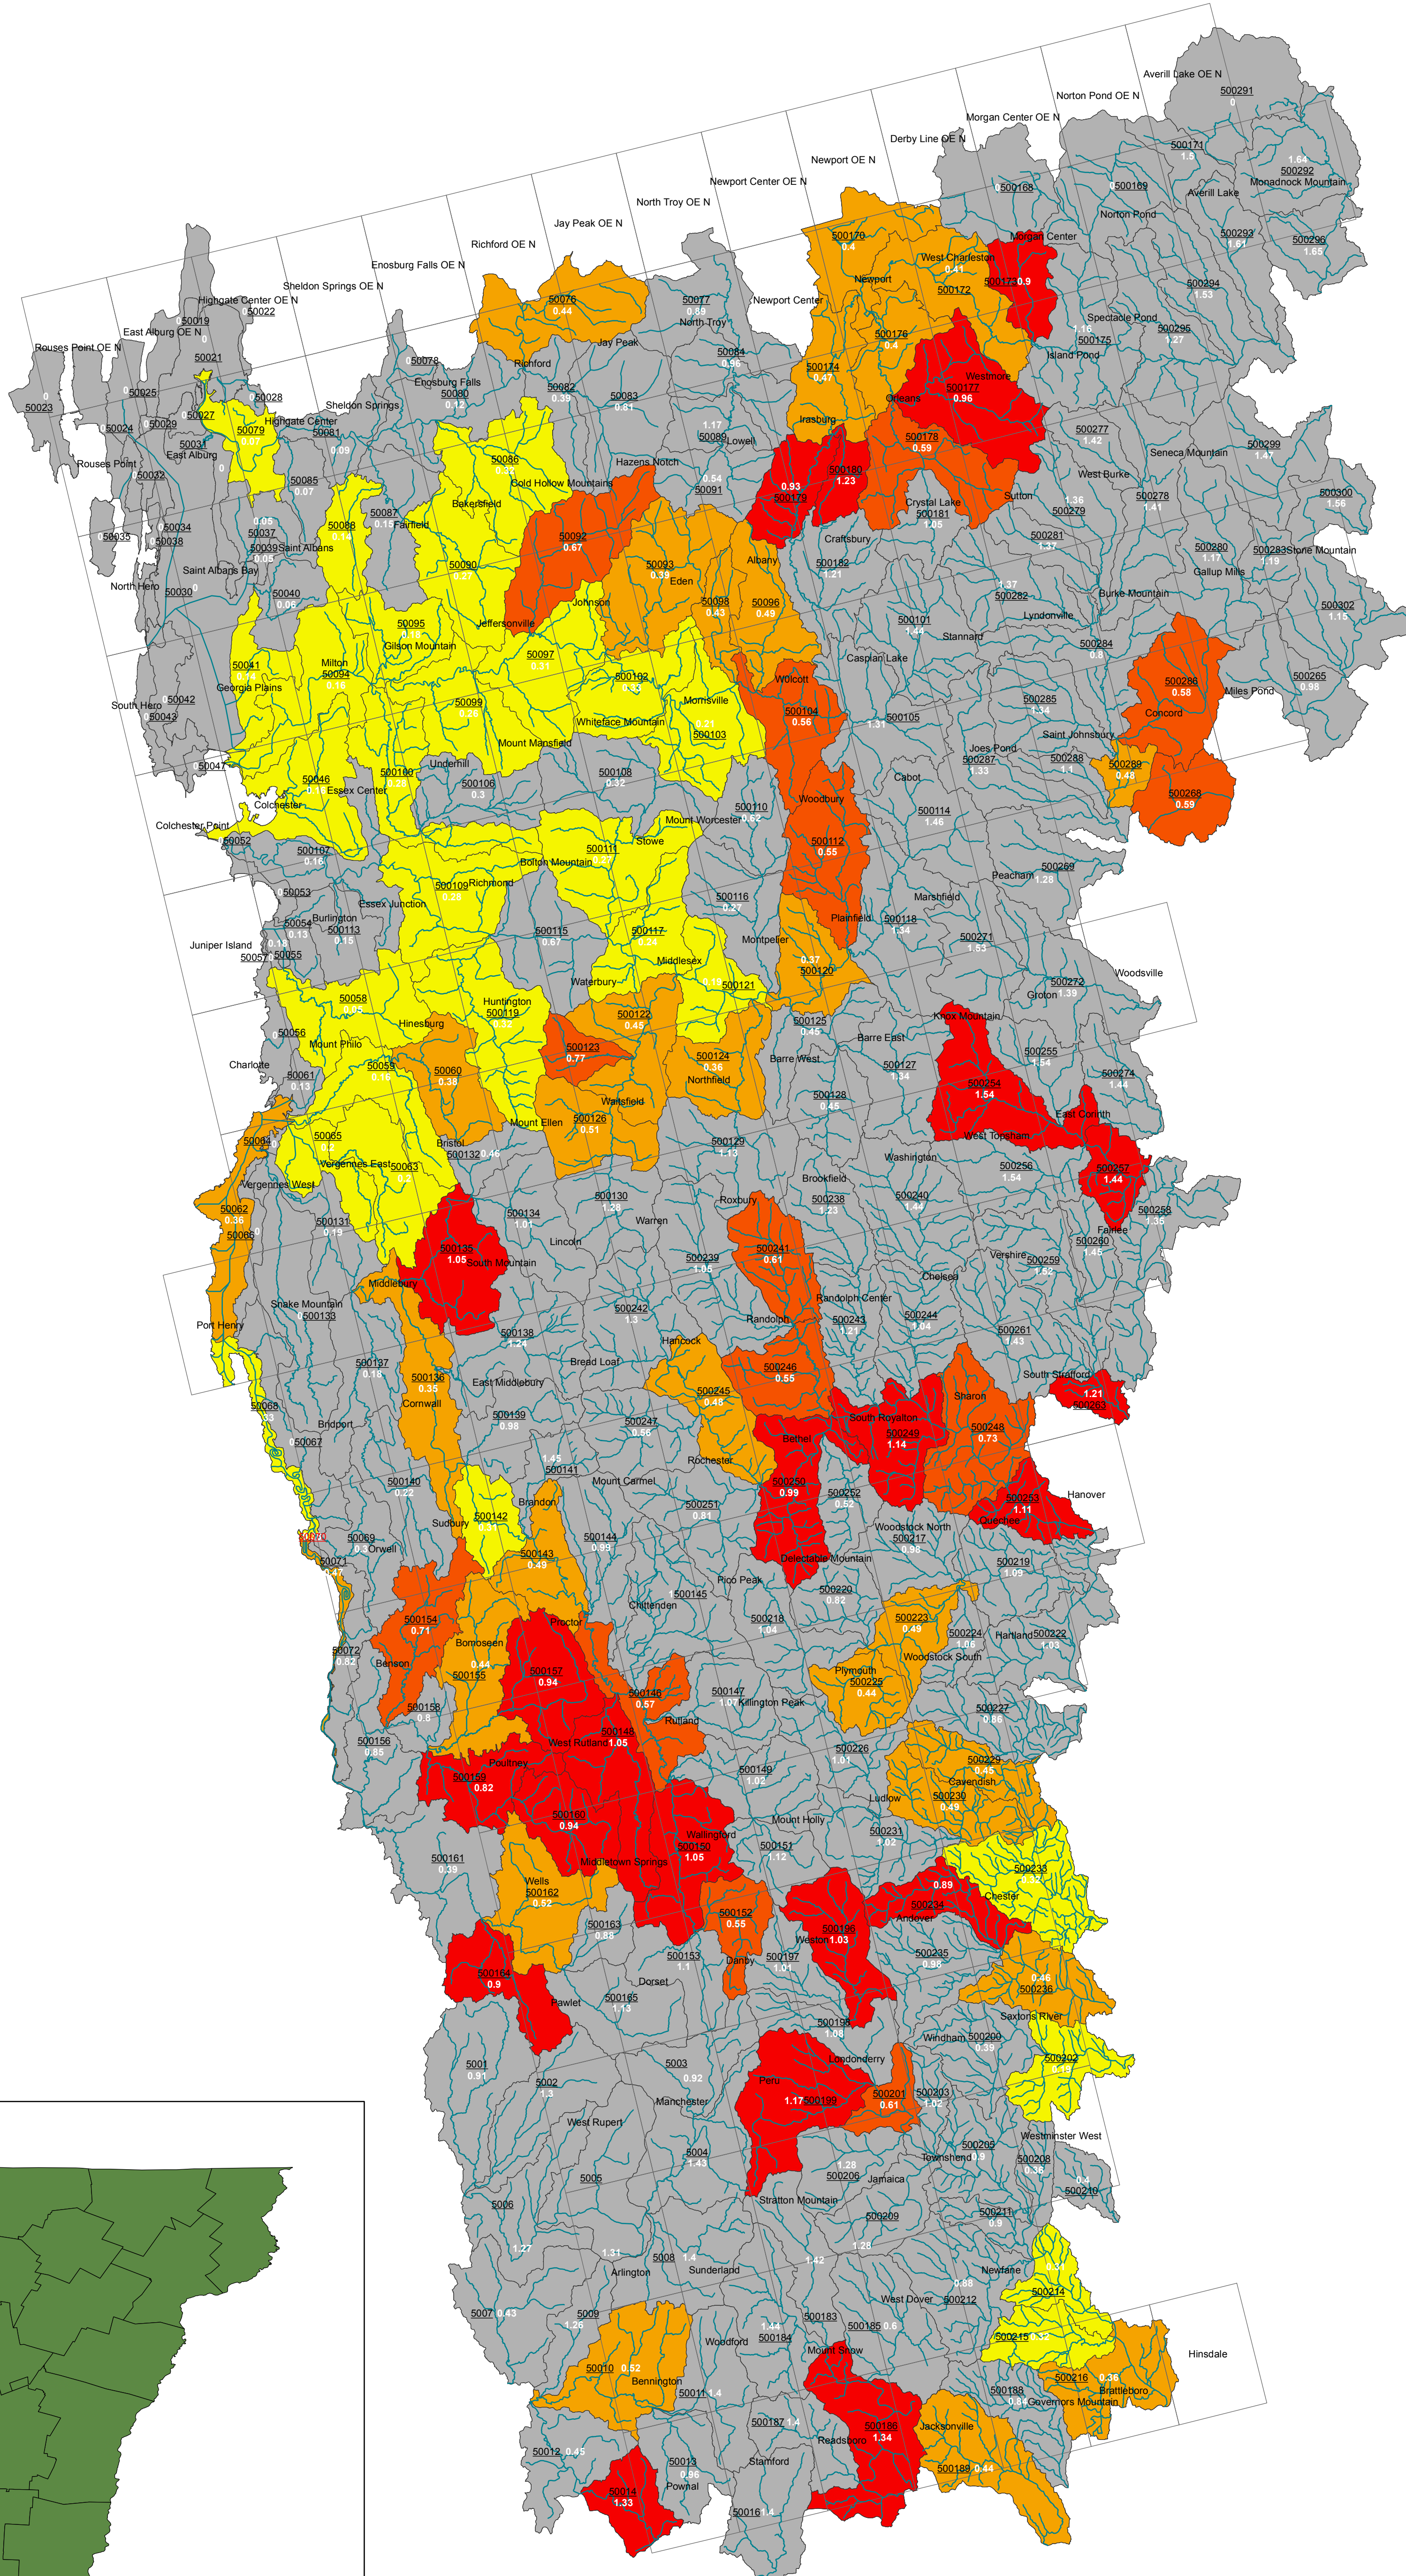

Eastern Brook Trout
JOINT VENTURE

Vermont Subwatersheds Best for Enhancement

0 10 20 40 Miles